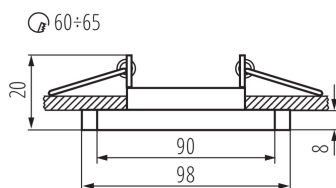

Ring for spotlight fittings

5905339267146

A wide range of the Kanlux MORTA holder models will allow making very original arrangements in each house. Kanlux MORTA meet expectations of everyone that highly values products of high quality, characterized by attractive and original design.

GENERAL DATA:

Colour: silver

Necessity of using self-shielding lamps: yes

Place of assembly: Recessed mount in the ceiling

Place of application: Indoors

Minimum distance from the illuminated object: 0,5m

Decorative ring without a ceramic frame: yes

The product is not suitable to be covered with a heat-insulating material: yes

Length [mm]: 98

Width [mm]: 90

Height [mm]: 20

Assembly hole [mm]: Ø60-65

TECHNICAL DATA:

Rated voltage [V]: 12 AC; 12 DC; 220-240 AC

Maximum power [W]: max 10

Class of protection against electric shock: II/III

Light source: MR16/PAR16

Light source included: no

Cap: Gx5,3/GU10

Ambient temperature range to which the product can be exposed: 5÷25

Enclosure material: glass

Lighting-fixture angle regulation: none

IP class: 20

LOGISTIC DATA:

Packaging method: 50

Number of units in the secondary packaging: 1

Number of units in the packaging: 50

Net unit weight [g]: 94

Grammage [g]: 124

Length of a unit pack [cm]: 10

Width of a unit pack [cm]: 2.5

Height of a unit pack [cm]: 10

Weight of a cardboard box [kg]: 6.2

Width of a cardboard box [cm]: 21.5

Height of a cardboard box [cm]: 22