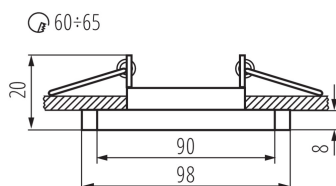

Ring for spotlight fittings

5905339267153

A wide range of the Kanlux MORTA holder models will allow making very original arrangements in each house. Kanlux MORTA meet expectations of everyone that highly values products of high quality, characterized by attractive and original design.

GENERAL DATA:

Colour: black

Necessity of using self-shielding lamps: yes

Place of assembly: Recessed mount in the ceiling

Place of application: Indoors

Minimum distance from the illuminated object: 0,5m

Decorative ring without a ceramic frame: yes

The product is not suitable to be covered with a heat-insulating material: yes

Length [mm]: 98

Width [mm]: 90

Height [mm]: 20

Assembly hole [mm]: Ø60-65

TECHNICAL DATA:

Rated voltage [V]: 12 AC; 12 DC; 220-240 AC

Maximum power [W]: max 10

Class of protection against electric shock: II/III

Light source: MR16/PAR16

Light source included: no

Cap: Gx5,3/GU10

Ambient temperature range to which the product can be exposed: 5÷25

Enclosure material: glass

Lighting-fixture angle regulation: none

IP class: 20

LOGISTIC DATA:

Packaging method: 50

Number of units in the secondary packaging: 1

Number of units in the packaging: 50

Net unit weight [g]: 94

Grammage [g]: 124

Length of a unit pack [cm]: 10

Width of a unit pack [cm]: 2.5

Height of a unit pack [cm]: 10

Weight of a cardboard box [kg]: 6.2

Width of a cardboard box [cm]: 21.5

Height of a cardboard box [cm]: 22