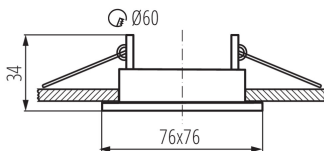

26726 ALOR DSL-W

Ring for spotlight fittings

5905339267269

Kanlux ALOR is a family of downlights in the most popular colors; black and white, with a matte finish. Downlight do not have a ceramic lamp holder in the set. We can use the lamp holder that will fit the GU10 or Gx5.3 base, which will allow us to use light sources adapted to the prepared installation.

GENERAL DATA:

Colour: matte white

Necessity of using self-shielding lamps : yes

Place of assembly: Recessed mount in the ceiling

Place of application : Indoors

Minimum distance from the illuminated object : 0,5m

Decorative ring without a ceramic frame : yes

The product is not suitable to be covered with a heat-insulating material: yes

Length [mm]: 76

Width [mm]: 76

Height [mm]: 34

Assembly hole [mm]: Ø60

TECHNICAL DATA:

Rated voltage [V]: 12 AC; 12 DC; 220-240 AC

Maximum power [W]: max 10

Class of protection against electric shock : II/III

Light source: MR16/PAR16

Light source included: no

Cap: Gx5,3/GU10

Ambient temperature range to which the product can be exposed: 5÷25

Enclosure material: steel

Lighting-fixture angle regulation : none

IP class: 20

LOGISTIC DATA:

Packaging method: 50

Number of units in the secondary packaging : 1

Number of units in the packaging : 50

Net unit weight [g]: 40

Grammage [g]: 64.4

Length of a unit pack [cm]: 9

Width of a unit pack [cm]: 4

Height of a unit pack [cm]: 8

Weight of a cardboard box [kg]: 3.22