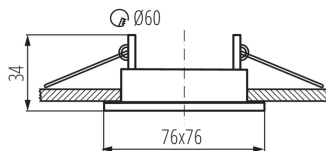

26727 ALOR DSL-B

Ring for spotlight fittings

5905339267276

Kanlux ALOR is a family of downlights in the most popular colors; black and white, with a matte finish. Downlight do not have a ceramic lamp holder in the set. We can use the lamp holder that will fit the GU10 or Gx5.3 base, which will allow us to use light sources adapted to the prepared installation.

GENERAL DATA:

Colour: black matt

Necessity of using self-shielding lamps : yes

Place of assembly: Recessed mount in the ceiling

Place of application : Indoors

Minimum distance from the illuminated object : 0,5m

Decorative ring without a ceramic frame : yes

The product is not suitable to be covered with a heat-insulating material: yes

Length [mm]: 76

Width [mm]: 76

Height [mm]: 34

Assembly hole [mm]: Ø60

TECHNICAL DATA:

Rated voltage [V]: 12 AC; 12 DC; 220-240 AC

Maximum power [W]: max 10

Class of protection against electric shock : II/III

Light source: MR16/PAR16

Light source included: no

Cap: Gx5,3/GU10

Ambient temperature range to which the product can be exposed: 5÷25

Enclosure material: steel

Lighting-fixture angle regulation : none

IP class: 20

LOGISTIC DATA:

Unit of measurement: unit

Packaging method: 50

Number of units in the secondary packaging : 1

Number of units in the packaging : 50

Net unit weight [g]: 44

Grammage [g]: 68.4

Length of a unit pack [cm]: 9

Width of a unit pack [cm]: 4

Height of a unit pack [cm]: 8