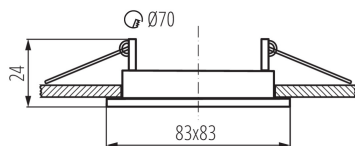

Ring for spotlight fittings

5905339267320

Kanlux ALOR is a family of downlights in the most popular colors; black and white, with a matte finish. Downlight do not have a ceramic lamp holder in the set. We can use the lamp holder that will fit the GU10 or Gx5.3 base, which will allow us to use light sources adapted to the prepared installation.

GENERAL DATA:

Colour: black matt

Necessity of using self-shielding lamps : yes

Place of assembly: Recessed mount in the ceiling

Place of application : Indoors

Minimum distance from the illuminated object : 0,5m

Decorative ring without a ceramic frame : yes

The product is not suitable to be covered with a heat-insulating material: yes

Length [mm]: 83

Width [mm]: 83

Height [mm]: 24

Assembly hole [mm]: Ø70

TECHNICAL DATA:

Rated voltage [V]: 12 AC; 12 DC; 220-240 AC

Maximum power [W]: max 10

Class of protection against electric shock : II/III

Light source: MR16/PAR16

Light source included: no

Cap: Gx5,3/GU10

Ambient temperature range to which the product can be exposed: 5÷25

Enclosure material: steel

Lighting-fixture angle regulation : in one axis

Lighting-fixture angle regulation [°] : 30

IP class: 20

LOGISTIC DATA:

Unit of measurement: unit

Packaging method: 50

Number of units in the secondary packaging : 1

Number of units in the packaging : 50

Net unit weight [g] : 74

Grammage [g] : 99.4

Length of a unit pack [cm] : 11

Width of a unit pack [cm] : 3.5