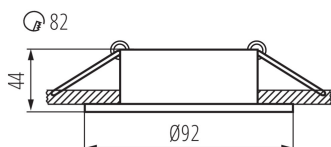

Ring for spotlight fittings

5905339267368

Kanlux IVRI is a decorative ring made of aluminium. Kanlux IVRI is expressive in its shape and adjustment of the direction of light - light source comes to 30 degrees.

GENERAL DATA:

Colour: white

Necessity of using self-shielding lamps: yes

Place of assembly: Recessed mount in the ceiling

Place of application: Indoors

Minimum distance from the illuminated object: 0,5m

Decorative ring without a ceramic frame: yes

The product is not suitable to be covered with a heat-insulating material: yes

Height [mm]: 44

Diameter [mm]: 92

Assembly hole [mm]: Ø83

TECHNICAL DATA:

Rated voltage [V]: 12 AC; 12 DC; 220-240 AC

Maximum power [W]: max 10

Class of protection against electric shock: II/III

Light source: MR16/PAR16

Light source included: no

Cap: Gx5,3/GU10

Ambient temperature range to which the product can be exposed: 5÷25

Enclosure material: aluminum alloy

Lighting-fixture angle regulation: in one axis

Lighting-fixture angle regulation [°]: 30

IP class: 20

LOGISTIC DATA:

Packaging method: 50

Number of units in the secondary packaging: 1

Number of units in the packaging: 50

Net unit weight [g]: 78

Grammage [g]: 124.6

Length of a unit pack [cm]: 10.5

Width of a unit pack [cm]: 10.5

Height of a unit pack [cm]: 6.5

Weight of a cardboard box [kg]: 6.23

Width of a cardboard box [cm]: 23

Height of a cardboard box [cm]: 35

Length of a cardboard box [cm]: 55

Volume of a cardboard box [m³]: 0.044275