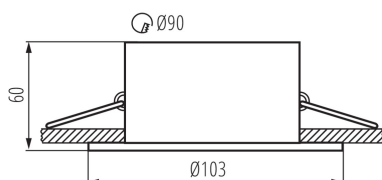

Ring for spotlight fittings

5905339267382

Kanlux APRILA is a family of white decorative rings made of aluminium. Kanlux APRILA has a streamlined shape and can be adjusted in terms of the angle of light within the range of 20 degrees. The JDR or MR-16 frame can be used for the holders, which will allow us to use light sources adapted to a prepared installation.

GENERAL DATA:

Colour: matte white

Necessity of using self-shielding lamps: yes

Place of assembly: Recessed mount in the ceiling

Place of application: Indoors

Minimum distance from the illuminated object: 0,5m

Decorative ring without a ceramic frame: yes

The product is not suitable to be covered with a heat-insulating material: yes

Height [mm]: 60

Diameter [mm]: 103

Assembly hole [mm]: Ø90

TECHNICAL DATA:

Rated voltage [V]: 12 AC; 12 DC; 220-240 AC

Maximum power [W]: max 10

Class of protection against electric shock: II/III

Light source: MR16/PAR16

Light source included: no

Cap: Gx5,3/GU10

Ambient temperature range to which the product can be exposed: 5÷25

Enclosure material: aluminum alloy

Lighting-fixture angle regulation: in one axis

Lighting-fixture angle regulation [°]: 20

IP class: 20

LOGISTIC DATA:

Packaging method: 50

Number of units in the secondary packaging: 1

Number of units in the packaging: 50

Net unit weight [g]: 120

Grammage [g]: 157.2

Length of a unit pack [cm]: 11.5

Width of a unit pack [cm]: 11.5

Height of a unit pack [cm]: 7

Weight of a cardboard box [kg]: 7.86

Width of a cardboard box [cm]: 24