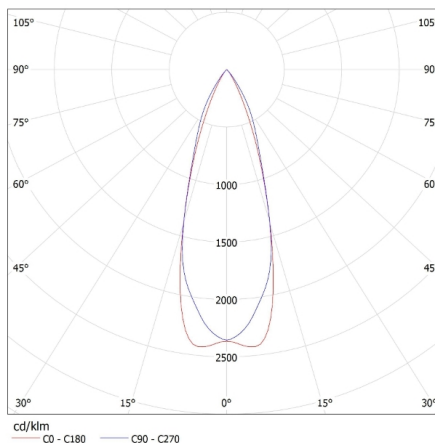

KANLUX S.A. (kat 26738) APRILA DTO-W i PRO GU10 LED 7WS3 / LDC (Polar)