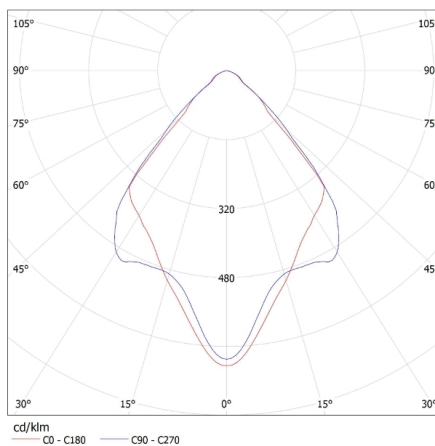

ADDITIONAL INFORMATION:

- Decorative ring without a ceramic frame

KANLUX S.A. (kat 26738) APRILA DTO-W i PRO GU10 LED 7W / LDC (Polar)