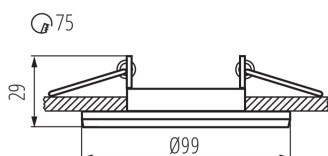

Ring for spotlight fittings

5905339267405

The Kanlux COLIE decorative rings will allow making very original arrangements in each house. They are characterized by elegant and original design ensuring, at the same time, discrete distribution of light. The COLIE series is intended for building in a ceiling. They work well as additional lighting both at homes, in bars and in restaurants, in places where you want to emphasize an interesting arrangement of a room.

GENERAL DATA:

Colour: matte white
Necessity of using self-shielding lamps: yes
Place of assembly: Recessed mount in the ceiling
Place of application: Indoors
Minimum distance from the illuminated object: 0,5m
Decorative ring without a ceramic frame: yes
The product is not suitable to be covered with a heat-insulating material: yes
Height [mm]: 29
Diameter [mm]: 99
Assembly hole [mm]: Ø75

TECHNICAL DATA:

Rated voltage [V]: 12 AC; 12 DC; 220-240 AC
Maximum power [W]: max 10
Class of protection against electric shock: II/III
Light source: MR16/PAR16
Light source included: no
Cap: Gx5,3/GU10
Ambient temperature range to which the product can be exposed: 5÷25
Enclosure material: aluminum alloy
Lighting-fixture angle regulation: in one axis
Lighting-fixture angle regulation [°]: 15
IP class: 20

LOGISTIC DATA:

Packaging method: 100
Number of units in the secondary packaging: 1
Number of units in the packaging: 100
Net unit weight [g]: 72
Grammage [g]: 105.3
Length of a unit pack [cm]: 11
Width of a unit pack [cm]: 4.5
Height of a unit pack [cm]: 11