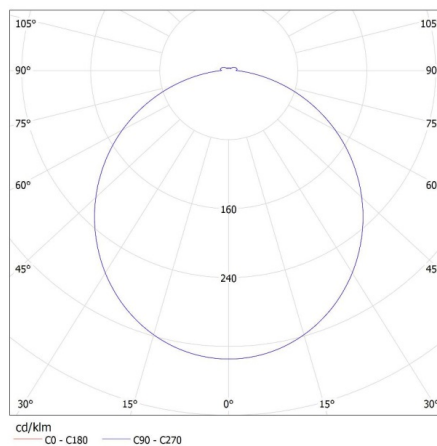

KANLUX S.A. (kat 26771) AVAR 6060 40W-CW / LDC (Polar)