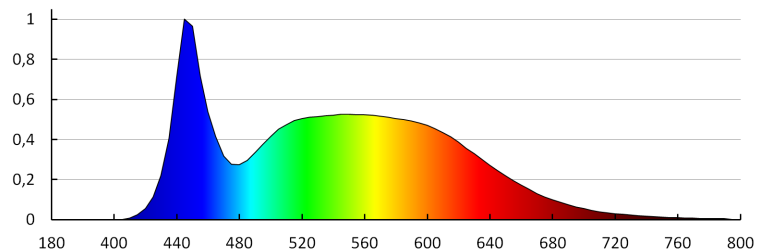

ADDITIONAL INFORMATION:

- AVAR 62x62 is intended for an alternative size of ceiling systems (625mmx625mm)