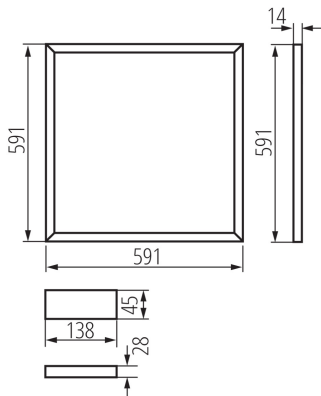

26771 AVAR 6060 40W-CW

LED lighting frame