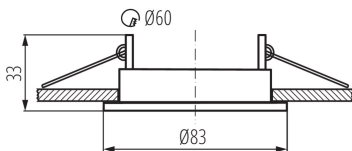

26790 ALOR DSO-W

Ring for spotlight fittings

5905339267900

Kanlux ALOR is a family of downlights in the most popular colors; black and white, with a matte finish. Downlight do not have a ceramic lamp holder in the set. We can use the lamp holder that will fit the GU10 or Gx5.3 base, which will allow us to use light sources adapted to the prepared installation.

GENERAL DATA:

Colour: matte white

Necessity of using self-shielding lamps : yes

Place of assembly: Recessed mount in the ceiling

Place of application : Indoors

Minimum distance from the illuminated object : 0,5m

Decorative ring without a ceramic frame : yes

Replaceable light source : yes

The product is not suitable to be covered with a heat-insulating material : yes

Height [mm]: 33

Diameter [mm]: 83

Assembly hole [mm]: Ø60

TECHNICAL DATA:

Rated voltage [V]: 12 AC; 12 DC; 220-240 AC

Maximum power [W]: max 10

Class of protection against electric shock : II/III

Light source: MR16/PAR16

Light source included: no

Cap: Gx5,3/GU10

Ambient temperature range to which the product can be exposed: 5÷25

Enclosure material: steel

Lighting-fixture angle regulation : none

IP class: 20

LOGISTIC DATA:

Unit of measurement: unit

Packaging method: 50

Number of units in the secondary packaging : 1

Number of units in the packaging : 50

Net unit weight [g]: 44

Grammage [g]: 69

Length of a unit pack [cm]: 8.5

Width of a unit pack [cm]: 4

Height of a unit pack [cm]: 8.5