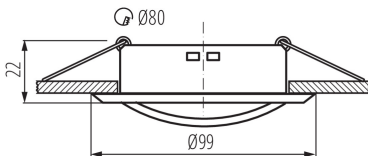

Ring for spotlight fittings

5905339267955

Kanlux ALOR is a family of downlights in the most popular colors; black and white, with a matte finish. Downlight do not have a ceramic lamp holder in the set. We can use the lamp holder that will fit the GU10 or Gx5.3 base, which will allow us to use light sources adapted to the prepared installation.

GENERAL DATA:

Colour: matte white

Necessity of using self-shielding lamps : yes

Place of assembly: Recessed mount in the ceiling

Place of application : Indoors

Minimum distance from the illuminated object : 0,5m

Decorative ring without a ceramic frame : yes

Replaceable light source : yes

The product is not suitable to be covered with a heat-insulating material : yes

Height [mm]: 22

Diameter [mm]: 99

Assembly hole [mm]: Ø80

TECHNICAL DATA:

Rated voltage [V]: 12 AC; 12 DC; 220-240 AC

Maximum power [W]: max 10

Class of protection against electric shock : II/III

Light source : MR16/PAR16

Light source included : no

Cap: Gx5,3/GU10

Ambient temperature range to which the product can be exposed : 5÷25

Enclosure material : steel

Lighting-fixture angle regulation : in one axis

Lighting-fixture angle regulation [°] : 30

IP class: 20

LOGISTIC DATA:

Unit of measurement: unit

Packaging method : 50

Number of units in the secondary packaging : 1

Number of units in the packaging : 50

Net unit weight [g] : 80

Grammage [g] : 107

Length of a unit pack [cm] : 10

Width of a unit pack [cm] : 3.5