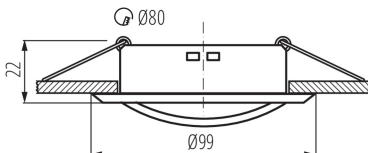

Ring for spotlight fittings

5905339267962

Kanlux ALOR is a family of downlights in the most popular colors; black and white, with a matte finish. Downlight do not have a ceramic lamp holder in the set. We can use the lamp holder that will fit the GU10 or Gx5.3 base, which will allow us to use light sources adapted to the prepared installation.

GENERAL DATA:

Colour: black matt
Necessity of using self-shielding lamps : yes
Place of assembly: Recessed mount in the ceiling
Place of application: Indoors
Minimum distance from the illuminated object : 0,5m
Decorative ring without a ceramic frame: yes
The product is not suitable to be covered with a heat-insulating material: yes
Height [mm]: 22
Diameter [mm]: 99
Assembly hole [mm]: Ø80

TECHNICAL DATA:

Rated voltage [V]: 12 AC; 12 DC; 220-240 AC
Maximum power [W]: max 10
Class of protection against electric shock : II/III
Light source: MR16/PAR16
Light source included: no
Cap: Gx5,3/GU10
Ambient temperature range to which the product can be exposed: 5÷25
Enclosure material: steel
Lighting-fixture angle regulation : in one axis
Lighting-fixture angle regulation [°]: 30
IP class: 20

LOGISTIC DATA:

Unit of measurement: unit
Packaging method: 50
Number of units in the secondary packaging : 1
Number of units in the packaging: 50
Net unit weight [g]: 70
Grammage [g]: 108
Length of a unit pack [cm]: 10.5
Width of a unit pack [cm]: 3.5
Height of a unit pack [cm]: 10.5