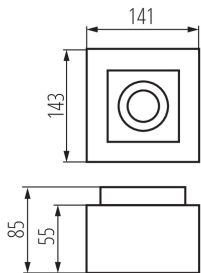

Length [mm]: 141

Width [mm]: 143

Height [mm]: 85

TECHNICAL DATA:

Rated voltage [V]: 220-240 AC

Rated frequency [Hz]: 50

Maximum power [W]: max 10

Class of protection against electric shock : I

Lighting-fixture angle regulation : in two axes

Lighting-fixture angle regulation [°]: 65/45

IP class: 20

LOGISTIC DATA:

Unit of measurement: unit

Packaging method: 20

Number of units in the secondary packaging : 1

Number of units in the packaging : 20

Net unit weight [g]: 600

Grammage [g]: 706

Gross unit weight [g]: 640

Length of a unit pack [cm]: 15

Ceiling-mounted spotlight fitting

Width of a unit pack [cm]: 15

Height of a unit pack [cm]: 9.5

Weight of a cardboard box [kg]: 14.12

Width of a cardboard box [cm]: 32.5

Height of a cardboard box [cm]: 32

Length of a cardboard box [cm]: 50

Volume of a cardboard box [m³]: 0.052