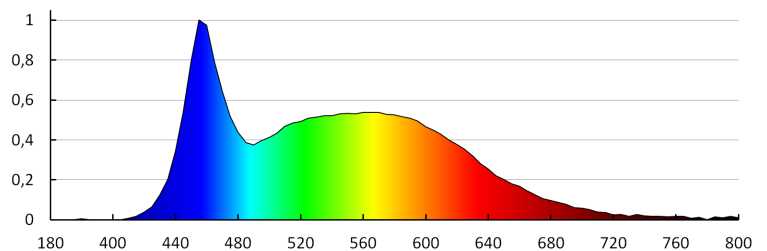

Colour rendering index: 80

Service life [h]: 50000

Number of on/off cycles : ≥20000

Luminous efficiency of the lamp [lm/W]: 19

Ambient temperature range to which the product can be exposed : 5÷25

Enclosure material: polished stainless steel, plastic

Connection type: Free cable ends

Wire length [m]: 0.18

Lamp-heating time [s]: ≤1

Lamp-ignition time [s]: ≤0,5

IP class: 20

Staircase LED light fitting

LOGISTIC DATA:

Unit of measurement: unit
Packaging method: 100
Number of units in the secondary packaging : 1
Number of units in the packaging: 100
Net unit weight [g]: 84
Grammage [g]: 104.9
Length of a unit pack [cm]: 11
Width of a unit pack [cm]: 2.5
Height of a unit pack [cm]: 16.5
Weight of a cardboard box [kg]: 10.49
Width of a cardboard box [cm]: 23.5
Height of a cardboard box [cm]: 34.5
Length of a cardboard box [cm]: 63
Volume of a cardboard box [m³]: 0.051077