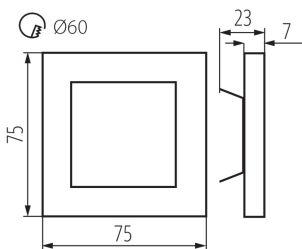

Kanlux APUS means modern design combined with an attractive effect of lighting. It is a perfect idea to highlight stairs and corridors or to emphasize decor of rooms. The unique structure of the holders ensures even emission of light. The AC version is equipped with 230V power supply unit which fits into a box and the PIR version is equipped with a motion sensor. The sensor detects movement / turns lights on regardless of the ambient light intensity.

GENERAL DATA:

To be built into the wall : yes

Colour: white

Place of assembly: Recessed mount in the wall

Place of application: Indoors

Minimum distance from the illuminated object : 0,1m

Compatible with a dimmer : no

Length [mm]: 75

Width [mm]: 23

Height [mm]: 75

Required diameter of the assembly box [Ømm]: 60

Assembly-hole dimensions [mm]: 60

Integrated LED light source : yes

TECHNICAL DATA:

Rated voltage [V]: 12 DC

Maximum power [W]: 0.8

Class of protection against electric shock : III

Diode type: LED SMD

Luminous flux [lm]: 15

Colour temperature: cold white

Correlated colour temperature [K]: 6500

Colour consistency in McAdam ellipses : ≤6

Colour rendering index: 80

Service life [h]: 50000

Number of on/off cycles : ≥20000

Luminous efficiency of the lamp [lm/W]: 19

Ambient temperature range to which the product can be exposed : 5÷25

Enclosure material: polished stainless steel, plastic

Connection type: Free cable ends

Wire length [m]: 0.18

Lamp-heating time [s]: ≤1

Lamp-ignition time [s]: ≤0,5

IP class: 20