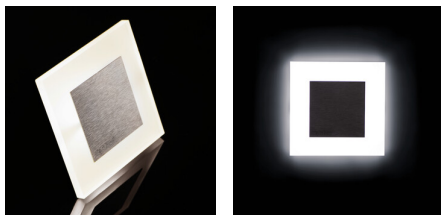

26841 APUS LED W-CW

Staircase LED light fitting

5905339268419

APUS LED AC

Kanlux APUS means modern design combined with an attractive effect of lighting. It is a perfect idea to highlight stairs and corridors or to emphasize decor of rooms. The unique structure of the holders ensures even emission of light. The AC version is equipped with 230V power supply unit which fits into a box and the PIR version is equipped with a motion sensor. The sensor detects movement / turns lights on regardless of the ambient light intensity.

GENERAL DATA:

To be built into the wall : yes

Colour: white

Place of assembly: Recessed mount in the wall

Place of application: Indoors

Minimum distance from the illuminated object : 0,1m

Compatible with a dimmer : no

Maximum power [W]: 0.8

Class of protection against electric shock : III

Diode type: LED SMD

Luminous flux [lm]: 15

Colour temperature: cold white

Correlated colour temperature [K]: 6500

Colour consistency in McAdam ellipses : ≤6

Colour rendering index: 80

Service life [h]: 50000

Number of on/off cycles : ≥20000

Luminous efficiency of the lamp [lm/W]: 19

Ambient temperature range to which the product can be exposed : 5÷25

Enclosure material: polished stainless steel, plastic