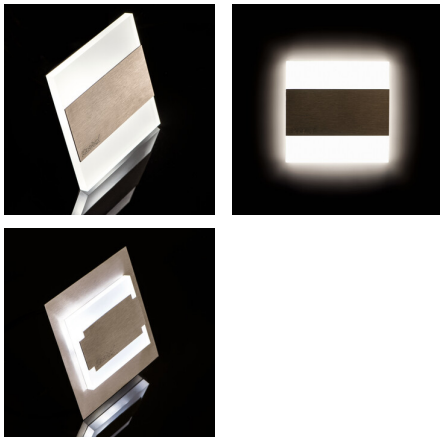

26848 TERRA LED B-NW

Staircase LED light fitting

5905339268488

Kanlux TERRA means modern design combined with an attractive effect of lighting. It is a perfect idea to highlight stairs and corridors or to emphasize decor of rooms. The unique structure of the holders ensures even emission of light. The AC version is equipped with 230V power supply unit which fits into a box and the PIR version is equipped with a motion sensor. The sensor detects movement / turns lights on regardless of the ambient light intensity.

GENERAL DATA:

To be built into the wall: yes

Colour: black

Place of assembly: Recessed mount in the wall

Place of application: Indoors

Minimum distance from the illuminated object: 0,1m

Compatible with a dimmer: no

Maximum power [W]: 0.8

Class of protection against electric shock: III

Diode type: LED SMD

Luminous flux [lm]: 14

Colour temperature: white

Correlated colour temperature [K]: 4000

Colour consistency in McAdam ellipses: ≤6

Colour rendering index: 80

Service life [h]: 50000

Number of on/off cycles: ≥20000

Luminous efficiency of the lamp [lm/W]: 18

Ambient temperature range to which the product can be exposed: 5÷25

Enclosure material: polished stainless steel, plastic