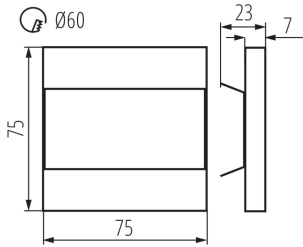

Length [mm]: 75

Width [mm]: 23

Height [mm]: 75

Required diameter of the assembly box [Ømm]: 60

Assembly-hole dimensions [mm]: 60

Integrated LED light source: yes

TECHNICAL DATA:

Rated voltage [V]: 12 DC

Connection type: Free cable ends

Wire length [m]: 0.18

Lamp-heating time [s]: ≤1

Lamp-ignition time [s]: ≤0,5

IP class: 20

26848 TERRA LED B-NW

Staircase LED light fitting

LOGISTIC DATA:

Unit of measurement: unit

Packaging method: 100

Number of units in the secondary packaging: 1

Number of units in the packaging: 100

Net unit weight [g]: 84

Grammage [g]: 104.9

Length of a unit pack [cm]: 11

Width of a unit pack [cm]: 2.5

Height of a unit pack [cm]: 16.5

Weight of a cardboard box [kg]: 10.49

Width of a cardboard box [cm]: 23.5

Height of a cardboard box [cm]: 34.5

Length of a cardboard box [cm]: 23.5