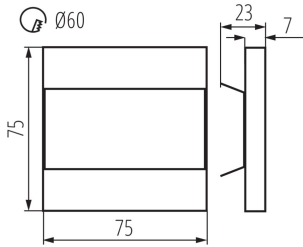

Length [mm]: 75

Width [mm]: 23

Height [mm]: 75

Required diameter of the assembly box [Ømm]: 60

Assembly-hole dimensions [mm]: 60

Integrated LED light source: yes

TECHNICAL DATA:

Rated voltage [V]: 12 DC

Connection type: Free cable ends

Wire length [m]: 0.18

Lamp-heating time [s]: ≤1

Lamp-ignition time [s]: ≤0,5

IP class: 20

26849 TERRA LED B-WW

Staircase LED light fitting

LOGISTIC DATA:

Unit of measurement: unit

Packaging method: 100

Number of units in the secondary packaging: 1

Number of units in the packaging: 100

Net unit weight [g]: 84

Grammage [g]: 104.9

Length of a unit pack [cm]: 11

Width of a unit pack [cm]: 2.5

Height of a unit pack [cm]: 16.5

Weight of a cardboard box [kg]: 10.49

Width of a cardboard box [cm]: 23.5

Height of a cardboard box [cm]: 34.5

Length of a cardboard box [cm]: 23.5