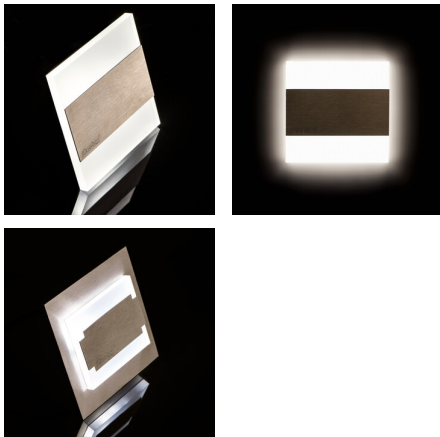

Staircase LED light fitting

5905339268495

Kanlux TERRA means modern design combined with an attractive effect of lighting. It is a perfect idea to highlight stairs and corridors or to emphasize decor of rooms. The unique structure of the holders ensures even emission of light. The AC version is equipped with 230V power supply unit which fits into a box and the PIR version is equipped with a motion sensor. The sensor detects movement / turns lights on regardless of the ambient light intensity.

GENERAL DATA:

To be built into the wall: yes

Colour: black

Place of assembly: Recessed mount in the wall

Place of application: Indoors

Minimum distance from the illuminated object: 0,1m

Compatible with a dimmer: no

Maximum power [W]: 0.8

Class of protection against electric shock: III

Diode type: LED SMD

Luminous flux [lm]: 13

Colour temperature: Warm white

Correlated colour temperature [K]: 3000

Colour consistency in McAdam ellipses: ≤6

Colour rendering index: 80

Service life [h]: 50000

Number of on/off cycles: ≥20000

Luminous efficiency of the lamp [lm/W]: 16

Ambient temperature range to which the product can be exposed: 5÷25

Enclosure material: polished stainless steel, plastic