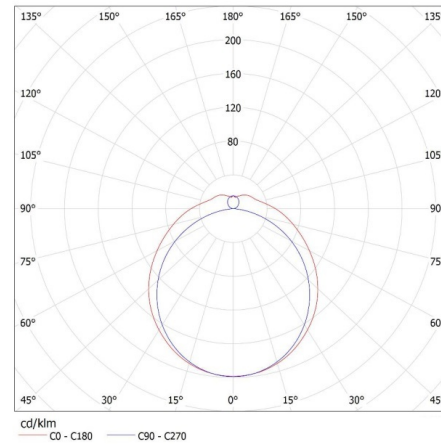

ADDITIONAL INFORMATION:

- the fittings are intended for sources T8 LED 220-240 V~; 50/60 Hz with one-sided power supply

KANLUX S.A. (kat 26964) MEBA 4LED 2X120 OP PS + GLASSv4 / LDC (Polar)