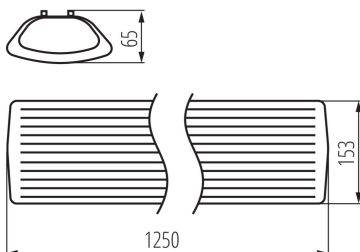

GENERAL DATA:

Colour: white

Place of assembly: ceiling mounted

Place of application: Indoors

Minimum distance from the illuminated object : 0,5m

Power supply of T8 LED fluorescent lamps : Unilateral

Length [mm]: 1250

Width [mm]: 153

Height [mm]: 65

TECHNICAL DATA:

Rated voltage [V]: 220-240 AC

Rated frequency [Hz]: 50

Maximum power [W]: 2 x max 36

Class of protection against electric shock : I

Lampshade material: PS

IP class: 20

LOGISTIC DATA:

Unit of measurement: unit

Packaging method: 8

Number of units in the secondary packaging : 1

Number of units in the packaging: 8

Net unit weight [g]: 1200

Grammage [g]: 1620

Length of a unit pack [cm]: 127

Width of a unit pack [cm]: 15.5

Height of a unit pack [cm]: 7

Weight of a cardboard box [kg]: 12.96

Width of a cardboard box [cm]: 29.5

26964 MEBA 4LED 2X120 OP PS

T8 LED tube linear fittings