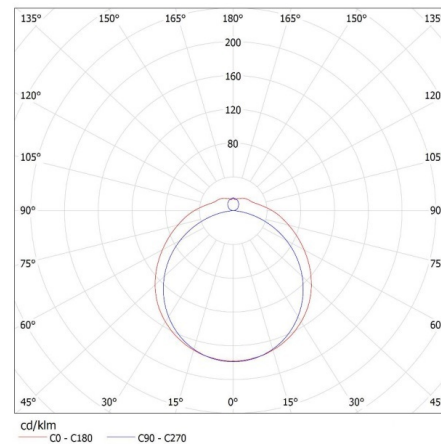

KANLUX S.A. (kat 26964) MEBA 4LED 2X120 OP PS + GLASSv2 / LDC (Polar)

KANLUX S.A. (kat 26964) MEBA 4LED 2X120 OP PS + GLASSv3 / LDC (Polar)