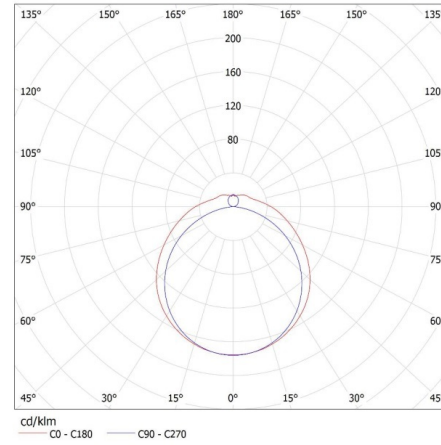

26964 MEBA 4LED 2X120 OP PS

T8 LED tube linear fittings

Luminaire: KANLUX S.A. (kat 26964) MEBA 4LED 2X120 OP PS + GLASSv2
Lamps: 2 x T8 LED GLASSv2 18W-WW