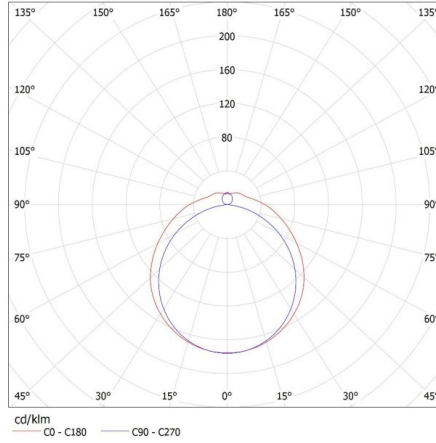

26965 MEBA 4LED 2X150 OP PS

T8 LED tube linear fittings

Luminaire: KANLUX S.A. (kat 26965) MEBA 4LED 2X150 OP PS + GLASSv2
Lamps: 2 x T8 LED GLASSv2 24W-NW