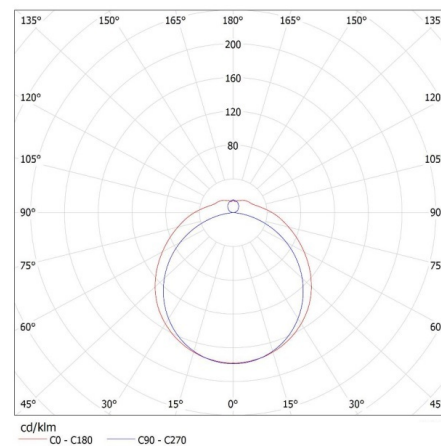

KANLUX S.A. (kat 26965) MEBA 4LED 2X150 OP PS + GLASSv2 / LDC (Polar)

KANLUX S.A. (kat 26965) MEBA 4LED 2X150 OP PS + GLASSv3 / LDC (Polar)