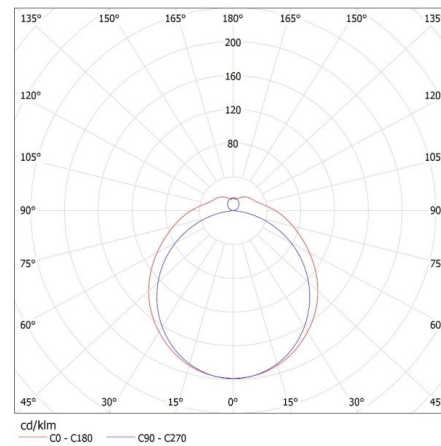

ADDITIONAL INFORMATION:

- the fittings are intended for sources T8 LED 220-240 V~; 50/60 Hz with one-sided power supply

KANLUX S.A. (kat 26965) MEBA 4LED 2X150 OP PS + GLASSv4 / LDC (Polar)