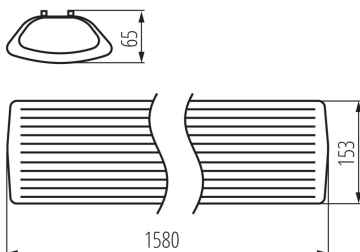

GENERAL DATA:

Colour: white

Place of assembly: ceiling mounted

Place of application: Indoors

Minimum distance from the illuminated object : 0,5m

Power supply of T8 LED fluorescent lamps : Unilateral

Length [mm]: 1580

Width [mm]: 153

Height [mm]: 65

TECHNICAL DATA:

Rated voltage [V]: 220-240 AC

Rated frequency [Hz]: 50

Maximum power [W]: 2 x max 58

Class of protection against electric shock : I

Lampshade material: PS

IP class: 20

LOGISTIC DATA:

Unit of measurement: unit

Packaging method: 8

Number of units in the secondary packaging : 1

Number of units in the packaging: 8

Net unit weight [g]: 1544

Grammage [g]: 2051.67

Length of a unit pack [cm]: 157

Width of a unit pack [cm]: 15.5

Height of a unit pack [cm]: 7

Weight of a cardboard box [kg]: 16.41336

Width of a cardboard box [cm]: 29.5

26965 MEBA 4LED 2X150 OP PS

T8 LED tube linear fittings