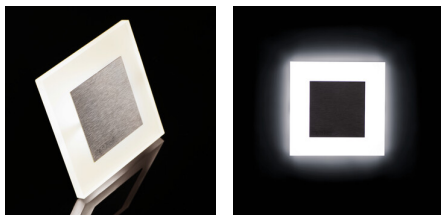

27084 APUS LED P68 B-NW CZ

Staircase LED light fitting

5905339270849

APUS LED P68 B

Kanlux APUS means modern design combined with an attractive effect of lighting. It is a perfect idea to highlight stairs and corridors or to emphasize decor of rooms. The unique structure of the holders ensures even emission of light. The AC version is equipped with 230V power supply unit which fits into a box and the PIR version is equipped with a motion sensor. The sensor detects movement / turns lights on regardless of the ambient light intensity.

GENERAL DATA:

To be built into the wall : yes

Colour: black

Place of assembly: Recessed mount in the wall

Place of application: Indoors

Minimum distance from the illuminated object : 0,1m

Compatible with a dimmer : no

Maximum power [W]: 0.8

Class of protection against electric shock : III

Diode type: LED SMD

Luminous flux [lm]: 14

Colour temperature: cold white

Correlated colour temperature [K]: 4000

Colour consistency in McAdam ellipses : ≤6

Colour rendering index: 80

Service life [h]: 50000

Number of on/off cycles : ≥20000

Luminous efficiency of the lamp [lm/W]: 18

Ambient temperature range to which the product can be exposed : 5÷25

Enclosure material: polished stainless steel, plastic