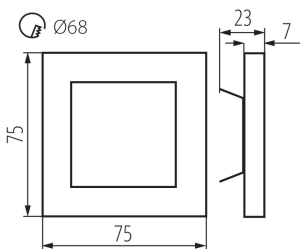

Kanlux APUS means modern design combined with an attractive effect of lighting. It is a perfect idea to highlight stairs and corridors or to emphasize decor of rooms. The unique structure of the holders ensures even emission of light. The AC version is equipped with 230V power supply unit which fits into a box and the PIR version is equipped with a motion sensor. The sensor detects movement / turns lights on regardless of the ambient light intensity.

GENERAL DATA:

To be built into the wall : yes

Colour: black

Place of assembly: Recessed mount in the wall

Place of application: Indoors

Minimum distance from the illuminated object : 0,1m

Compatible with a dimmer : no

Length [mm]: 75

Width [mm]: 23

Height [mm]: 75

Required diameter of the assembly box [Ømm]: 68

Assembly-hole dimensions [mm]: 68

Integrated LED light source : yes

TECHNICAL DATA:

Rated voltage [V]: 12 DC

Maximum power [W]: 0.8

Class of protection against electric shock : III

Diode type: LED SMD

Luminous flux [lm]: 14

Colour temperature: cold white

Correlated colour temperature [K]: 4000

Colour consistency in McAdam ellipses : ≤6

Colour rendering index: 80

Service life [h]: 50000

Number of on/off cycles : ≥20000

Luminous efficiency of the lamp [lm/W]: 18

Ambient temperature range to which the product can be exposed : 5÷25

Enclosure material: polished stainless steel, plastic

Connection type: Free cable ends

Wire length [m]: 0.18

Lamp-heating time [s]: ≤1

Lamp-ignition time [s]: ≤0,5

IP class: 20