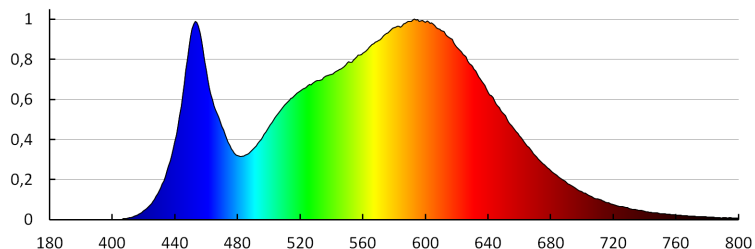

LOGISTIC DATA:

Packaging method: 12
Number of units in the packaging: 12
Net unit weight [g]: 560
Grammage [g]: 664.17
Length of a unit pack [cm]: 127.5
Width of a unit pack [cm]: 5.5
Height of a unit pack [cm]: 4
Weight of a cardboard box [kg]: 7.97004
Width of a cardboard box [cm]: 17
Height of a cardboard box [cm]: 18.5
Length of a cardboard box [cm]: 130
Volume of a cardboard box [m³]: 0.040885

KANLUX S.A. (kat 27115) TP SLIM LED 40W-NW / LDC (Polar)