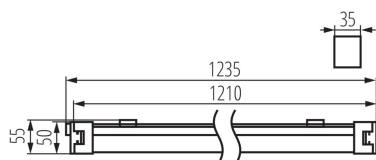

Linear LED luminaire

5905339271150

up to

110 $\frac{\text{lm}}{\text{W}}$

Kanlux TP SLIM LED is a small hermetic fitting which can be mounted on a surface or in a suspended form. Assembly is convenient thanks to adjustable holders and quick couplings. Owing to IP65 tightness class and IK 08 resistance to impact, you can use the fitting in such places as: industrial rooms, warehouses, car parks and garages.

GENERAL DATA:

Colour: white

Place of assembly: ceiling mounted, wall mounted

Place of application: Indoors and outdoors

Minimum distance from the illuminated object: 0,5m

Compatible with a dimmer: no

Length [mm]: 1235

Width [mm]: 35

Height [mm]: 55

Integrated LED light source: yes

TECHNICAL DATA:

Rated voltage [V]: 220-240 AC

Rated frequency [Hz]: 50

Maximum power [W]: 40

Class of protection against electric shock: II

Linear LED luminaire

LOGISTIC DATA:

Packaging method: 12
Number of units in the packaging: 12
Net unit weight [g]: 560
Grammage [g]: 664.17
Length of a unit pack [cm]: 127.5
Width of a unit pack [cm]: 5.5
Height of a unit pack [cm]: 4
Weight of a cardboard box [kg]: 7.97004
Width of a cardboard box [cm]: 17
Height of a cardboard box [cm]: 18.5
Length of a cardboard box [cm]: 130
Volume of a cardboard box [m³]: 0.040885