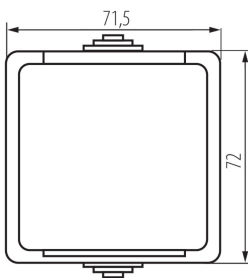

### GENERAL DATA:

**Colour:** grey  
**Place of assembly:** wall mounted  
**Contact protection:** yes  
**Number of sockets:** 1

### TECHNICAL DATA:

**Rated voltage [V]:** 250 AC  
**Rated current [A]:** 16  
**Class of protection against electric shock:** I  
**Material of contacts:** CuZn70  
**Earthing type:** type F  
**Terminal type:** Screw terminal  
**Plastic:** ABS  
**IP class:** 54

### LOGISTIC DATA:

**Packaging method:** 10  
**Number of units in the secondary packaging:** 10  
**Number of units in the packaging:** 100  
**Net unit weight [g]:** 90  
**Grammage [g]:** 106.8  
**Length of a unit pack [cm]:** 13  
**Width of a unit pack [cm]:** 5.5  
**Height of a unit pack [cm]:** 18  
**Weight of a cardboard box [kg]:** 10.68  
**Width of a cardboard box [cm]:** 32  
**Height of a cardboard box [cm]:** 34  
**Length of a cardboard box [cm]:** 49  
**Volume of a cardboard box [m<sup>3</sup>]:** 0.053312