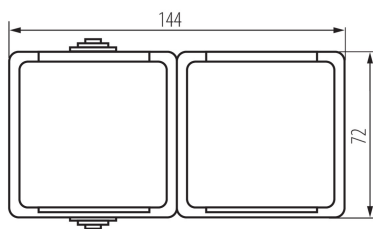

### GENERAL DATA:

**Colour:** grey  
**Place of assembly:** wall mounted  
**Contact protection:** yes  
**Number of sockets:** 2

### TECHNICAL DATA:

**Rated voltage [V]:** 250 AC  
**Rated current [A]:** 16  
**Class of protection against electric shock:** I  
**Material of contacts:** CuZn70  
**Earthing type:** type F  
**Terminal type:** Screw terminal  
**Plastic:** ABS  
**IP class:** 54

### LOGISTIC DATA:

**Packaging method:** 5  
**Number of units in the secondary packaging:** 5  
**Number of units in the packaging:** 40  
**Net unit weight [g]:** 176  
**Grammage [g]:** 211.5  
**Length of a unit pack [cm]:** 13  
**Width of a unit pack [cm]:** 5.5  
**Height of a unit pack [cm]:** 27  
**Weight of a cardboard box [kg]:** 8.46  
**Width of a cardboard box [cm]:** 32  
**Height of a cardboard box [cm]:** 33  
**Length of a cardboard box [cm]:** 39  
**Volume of a cardboard box [m<sup>3</sup>]:** 0.041184