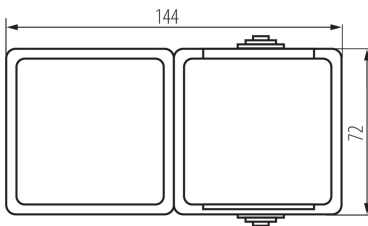

27132 TEKNO 05-3128-143 sz

Single-pole switch and Schuko socket outlet with contact protection

5905339271327

GENERAL DATA:

Colour: grey
Place of assembly: wall mounted
Contact protection: yes
Highlighting: Not applicable
Number of sockets: 1

TECHNICAL DATA:

Rated voltage [V]: 250 AC
Rated current [A]: 16
Class of protection against electric shock: I
Material of contacts: CuZn70
Earthing type: type F
Terminal type: Screw terminal
Plastic: ABS
Number of levers: 1
Rated current [AX]: 10
IP class: 54

LOGISTIC DATA:

Packaging method: 5
Number of units in the secondary packaging: 5
Number of units in the packaging: 40
Net unit weight [g]: 168
Grammage [g]: 196
Length of a unit pack [cm]: 13
Width of a unit pack [cm]: 5.5
Height of a unit pack [cm]: 27
Weight of a cardboard box [kg]: 7.84
Width of a cardboard box [cm]: 32.5
Height of a cardboard box [cm]: 33.5
Length of a cardboard box [cm]: 39
Volume of a cardboard box [m³]: 0.042461