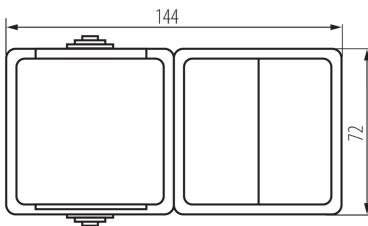

27133 TEKNO 05-3528-143 sz

Multiple light switch and Schuko socket outlet with contact protection

5905339271334

GENERAL DATA:

Colour: grey
Place of assembly: wall mounted
Contact protection: yes
Highlighting: Not applicable
Number of sockets: 1

TECHNICAL DATA:

Rated voltage [V]: 250 AC
Rated current [A]: 16
Class of protection against electric shock: I
Material of contacts: CuZn70
Earthing type: type F
Terminal type: Screw terminal
Plastic: ABS
Number of levers: 2
Rated current [AX]: 10
IP class: 54

LOGISTIC DATA:

Packaging method: 5
Number of units in the secondary packaging: 5
Number of units in the packaging: 40
Net unit weight [g]: 170
Grammage [g]: 205.5
Length of a unit pack [cm]: 13
Width of a unit pack [cm]: 5.5
Height of a unit pack [cm]: 27
Weight of a cardboard box [kg]: 8.22
Width of a cardboard box [cm]: 32.5
Height of a cardboard box [cm]: 33.5
Length of a cardboard box [cm]: 39
Volume of a cardboard box [m³]: 0.042461