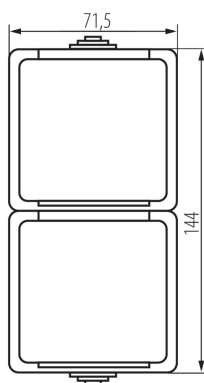

27134 TEKNO 05-2228-143 sz

Schuko double socket with contact protection

5905339271341

GENERAL DATA:

Colour: grey
Place of assembly: wall mounted
Contact protection: yes
Number of sockets: 2

TECHNICAL DATA:

Rated voltage [V]: 250 AC
Rated current [A]: 16
Class of protection against electric shock: I
Material of contacts: CuZn70
Earthing type: type F
Terminal type: Screw terminal
Plastic: ABS
IP class: 54

LOGISTIC DATA:

Packaging method: 5
Number of units in the secondary packaging: 5
Number of units in the packaging: 40
Net unit weight [g]: 180
Grammage [g]: 215.5
Length of a unit pack [cm]: 13
Width of a unit pack [cm]: 5.5
Height of a unit pack [cm]: 27
Weight of a cardboard box [kg]: 8.62
Width of a cardboard box [cm]: 32
Height of a cardboard box [cm]: 35.5
Length of a cardboard box [cm]: 35
Volume of a cardboard box [m³]: 0.03976