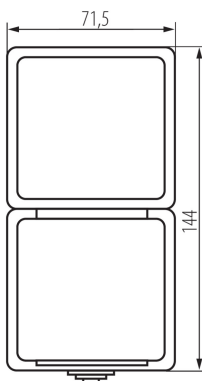

27135 TEKNO 05-3129-143 sz

Single-pole switch and Schuko socket outlet with contact protection

5905339271358

GENERAL DATA:

Colour: grey
Place of assembly: wall mounted
Contact protection: yes
Highlighting: Not applicable
Number of sockets: 1

TECHNICAL DATA:

Rated voltage [V]: 250 AC
Rated current [A]: 16
Class of protection against electric shock: I
Material of contacts: CuZn70
Earthing type: type F
Terminal type: Screw terminal
Plastic: ABS
Number of levers: 1
Rated current [AX]: 10
IP class: 54

LOGISTIC DATA:

Packaging method: 5
Number of units in the secondary packaging: 5
Number of units in the packaging: 40
Net unit weight [g]: 166
Grammage [g]: 201.5
Length of a unit pack [cm]: 13
Width of a unit pack [cm]: 5.5
Height of a unit pack [cm]: 27
Weight of a cardboard box [kg]: 8.06
Width of a cardboard box [cm]: 32
Height of a cardboard box [cm]: 36
Length of a cardboard box [cm]: 35
Volume of a cardboard box [m³]: 0.04032