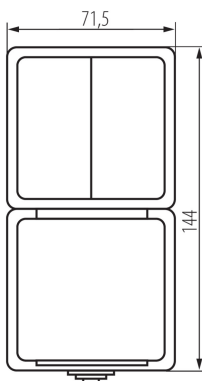

27136 TEKNO 05-3529-143 sz

Multiple light switch and Schuko socket outlet with contact protection

5905339271365

GENERAL DATA:

Colour: grey
Place of assembly: wall mounted
Contact protection: yes
Highlighting: Not applicable
Number of sockets: 1

TECHNICAL DATA:

Rated voltage [V]: 250 AC
Rated current [A]: 16
Class of protection against electric shock: I
Material of contacts: CuZn70
Earthing type: type F
Terminal type: Screw terminal
Plastic: ABS
Number of levers: 2
Rated current [AX]: 10
IP class: 54

LOGISTIC DATA:

Packaging method: 5
Number of units in the secondary packaging: 5
Number of units in the packaging: 40
Net unit weight [g]: 170
Grammage [g]: 205.5
Length of a unit pack [cm]: 13
Width of a unit pack [cm]: 5.5
Height of a unit pack [cm]: 27
Weight of a cardboard box [kg]: 8.22
Width of a cardboard box [cm]: 32.5
Height of a cardboard box [cm]: 33.5
Length of a cardboard box [cm]: 35
Volume of a cardboard box [m³]: 0.038106