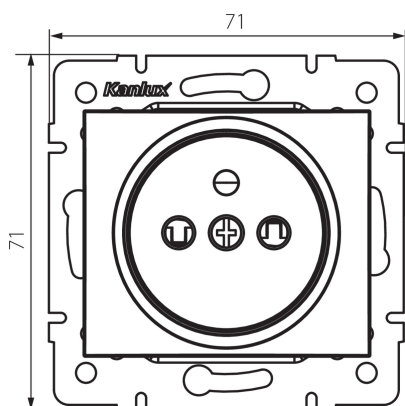

27186 DOMO 01-1250-202 bi

Type E single power socket with contact protection

5905339271860

GENERAL DATA:

Colour: white
Place of assembly: Recessed mount in the wall
Contact protection: yes
Width [mm]: 71
Height [mm]: 71
Diameter of an installation box: 60
Installation depth: 25
Number of sockets: 1

TECHNICAL DATA:

Rated voltage [V]: 250 AC
Rated current [A]: 16
Class of protection against electric shock: I
Material: PC
Material of contacts: CuSn94
Earthing type: Type E
Terminal type: Quick-fit coupling
Plastic: PC
IP class: 20

LOGISTIC DATA:

Packaging method: 10
Number of units in the secondary packaging: 10
Number of units in the packaging: 120
Net unit weight [g]: 70
Grammage [g]: 81.25
Length of a unit pack [cm]: 10
Width of a unit pack [cm]: 5
Height of a unit pack [cm]: 14
Weight of a cardboard box [kg]: 9.75
Width of a cardboard box [cm]: 23
Height of a cardboard box [cm]: 32
Length of a cardboard box [cm]: 44
Volume of a cardboard box [m³]: 0.032384