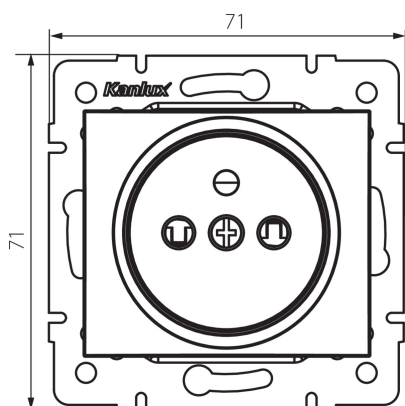

## 27188 DOMO 01-1250-230 pe

Type E single power socket with contact protection

5905339271884

### GENERAL DATA:

**Colour:** pearl white  
**Place of assembly:** Recessed mount in the wall  
**Contact protection:** yes  
**Width [mm]:** 71  
**Height [mm]:** 71  
**Diameter of an installation box:** 60  
**Installation depth:** 25  
**Number of sockets:** 1

### TECHNICAL DATA:

**Rated voltage [V]:** 250 AC  
**Rated current [A]:** 16  
**Class of protection against electric shock:** I  
**Material:** PC  
**Material of contacts:** CuSn94  
**Earthing type:** Type E  
**Terminal type:** Quick-fit coupling  
**Plastic:** PC  
**IP class:** 20