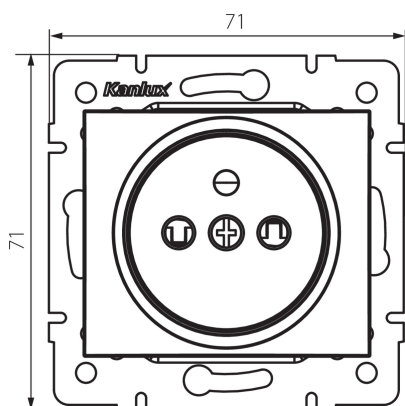

27189 DOMO 01-1250-241 gr

Type E single power socket with contact protection

5905339271891

GENERAL DATA:

Colour: graphite
Place of assembly: Recessed mount in the wall
Contact protection: yes
Width [mm]: 71
Height [mm]: 71
Diameter of an installation box: 60
Installation depth: 25
Number of sockets: 1

TECHNICAL DATA:

Rated voltage [V]: 250 AC
Rated current [A]: 16
Class of protection against electric shock: I
Material: PC
Material of contacts: CuSn94
Earthing type: Type E
Terminal type: Quick-fit coupling
Plastic: PC
IP class: 20

LOGISTIC DATA:

Packaging method: 10
Number of units in the secondary packaging: 10
Number of units in the packaging: 120
Net unit weight [g]: 70
Grammage [g]: 81.25
Length of a unit pack [cm]: 10
Width of a unit pack [cm]: 5
Height of a unit pack [cm]: 14
Weight of a cardboard box [kg]: 9.75
Width of a cardboard box [cm]: 23
Height of a cardboard box [cm]: 32
Length of a cardboard box [cm]: 44
Volume of a cardboard box [m³]: 0.032384

27189 DOMO 01-1250-241 gr

Type E single power socket with contact protection