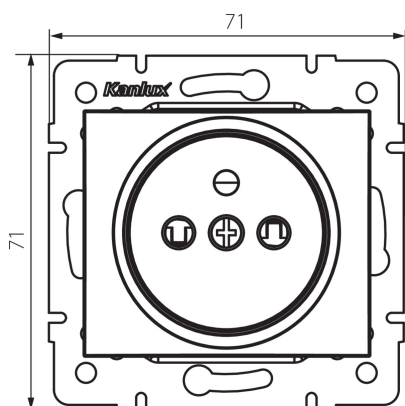

27190 DOMO 01-1250-243 sr

Type E single power socket with contact protection

5905339271907

GENERAL DATA:

Colour: silver
Place of assembly: Recessed mount in the wall
Contact protection: yes
Width [mm]: 71
Height [mm]: 71
Diameter of an installation box: 60
Installation depth: 25
Number of sockets: 1

TECHNICAL DATA:

Rated voltage [V]: 250 AC
Rated current [A]: 16
Class of protection against electric shock: I
Material: PC
Material of contacts: CuSn94
Earthing type: Type E
Terminal type: Quick-fit coupling
Plastic: PC
IP class: 20

LOGISTIC DATA:

Packaging method: 10
Number of units in the secondary packaging: 10
Number of units in the packaging: 120
Net unit weight [g]: 70
Grammage [g]: 81.25
Length of a unit pack [cm]: 10
Width of a unit pack [cm]: 5
Height of a unit pack [cm]: 14
Weight of a cardboard box [kg]: 9.75
Width of a cardboard box [cm]: 23
Height of a cardboard box [cm]: 32
Length of a cardboard box [cm]: 44
Volume of a cardboard box [m³]: 0.032384

27190 DOMO 01-1250-243 sr

Type E single power socket with contact protection