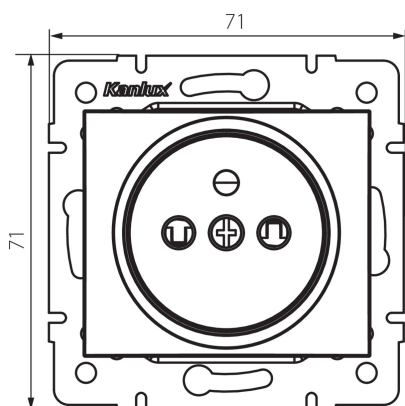

## 27191 DOMO 01-1250-250 sz

Type E single power socket with contact protection

5905339271914

### GENERAL DATA:

**Colour:** champagne  
**Place of assembly:** Recessed mount in the wall  
**Contact protection:** yes  
**Width [mm]:** 71  
**Height [mm]:** 71  
**Diameter of an installation box:** 60  
**Installation depth:** 25  
**Number of sockets:** 1

### TECHNICAL DATA:

**Rated voltage [V]:** 250 AC  
**Rated current [A]:** 16  
**Class of protection against electric shock:** I  
**Material:** PC  
**Material of contacts:** CuSn94  
**Earthing type:** Type E  
**Terminal type:** Quick-fit coupling  
**Plastic:** PC  
**IP class:** 20

## **27191** DOMO 01-1250-250 sz

---

Type E single power socket with contact protection