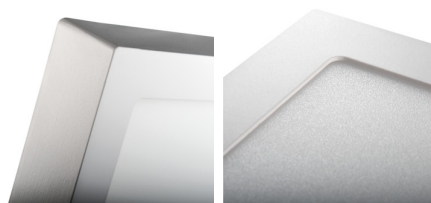

Downlight fitting

5905339272126

Kanlux KANTI V2 LED is a square façade luminaire characterised by harmonious combination of modern technology with attractive and modern looks. It is distinguished by high energy efficiency with maintained excellent light parameters. Kanlux KANTI V2 LED is perfect for lighting residential interiors and office rooms.

GENERAL DATA:

Colour: nickel satin
Place of assembly: ceiling mounted
Place of application: Indoors
Minimum distance from the illuminated object: 0,5m
Compatible with a dimmer: no
The product is not suitable to be covered with a heat-insulating material: yes
Length [mm]: 170
Width [mm]: 170
Height [mm]: 35
Integrated LED light source: yes

TECHNICAL DATA:

Rated voltage [V]: 220-240 AC
Rated frequency [Hz]: 50
Maximum power [W]: 12
Class of protection against electric shock: II
Lampshade material: plastic
Diode type: LED SMD
Luminous flux [lm]: 720
Useful luminous flux of the light source Φ_{use} [lm]: in sphere (360°)
Colour temperature: white
Correlated colour temperature [K]: 4000
Colour consistency in McAdam ellipses: ≤ 6
Colour rendering index: 80
Service life [h]: 15000
Number of on/off cycles: ≥ 20000
Lighting angle [°]: 110
Luminous efficiency of the lamp [lm/W]: 60
Ambient temperature range to which the product can be exposed: 5÷25
Enclosure material: aluminum alloy
Connection type: Free cable ends
Wire length [m]: 0.05
Wire diameter [mm²]: 0.75
Lamp-heating time [s]: ≤ 1