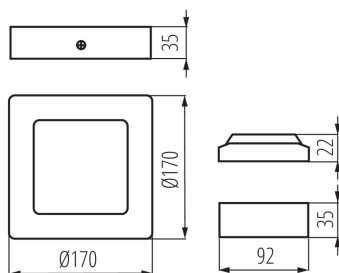

Downlight fitting

5905339272126

Kanlux KANTI V2 LED is a square façade luminaire characterised by harmonious combination of modern technology with attractive and modern looks. It is distinguished by high energy efficiency with maintained excellent light parameters. Kanlux KANTI V2 LED is perfect for lighting residential interiors and office rooms.

GENERAL DATA:

Colour: nickel satin
Place of assembly: ceiling mounted
Place of application: Indoors
Minimum distance from the illuminated object: 0,5m
Compatible with a dimmer: no
The product is not suitable to be covered with a heat-insulating material: yes
Length [mm]: 170
Width [mm]: 170
Height [mm]: 35
Integrated LED light source: yes

TECHNICAL DATA:

Rated voltage [V]: 220-240 AC
Rated frequency [Hz]: 50
Maximum power [W]: 12
Class of protection against electric shock: II
Lampshade material: plastic
Diode type: LED SMD
Luminous flux [lm]: 720
Useful luminous flux of the light source Φ_{use} [lm]: in sphere (360°)
Colour temperature: white
Correlated colour temperature [K]: 4000
Colour consistency in McAdam ellipses: ≤ 6
Colour rendering index: 80
Service life [h]: 15000
Number of on/off cycles: ≥ 20000
Lighting angle [°]: 110
Luminous efficiency of the lamp [lm/W]: 60
Ambient temperature range to which the product can be exposed: 5÷25
Enclosure material: aluminum alloy
Connection type: Free cable ends
Wire length [m]: 0.05
Wire diameter [mm²]: 0.75
Lamp-heating time [s]: ≤ 1