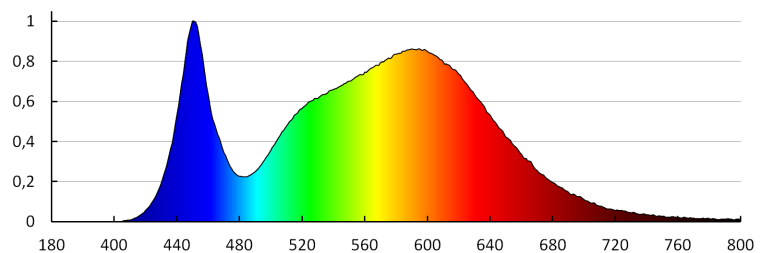

LOGISTIC DATA:

Packaging method: 30

Number of units in the secondary packaging: 1

Number of units in the packaging: 30

Net unit weight [g]: 440

Grammage [g]: 530.33

Length of a unit pack [cm]: 17.5

Width of a unit pack [cm]: 4.5

Height of a unit pack [cm]: 17.5

Weight of a cardboard box [kg]: 15.9099

Width of a cardboard box [cm]: 48

Height of a cardboard box [cm]: 20.5

Length of a cardboard box [cm]: 55

Volume of a cardboard box [m³]: 0.05412