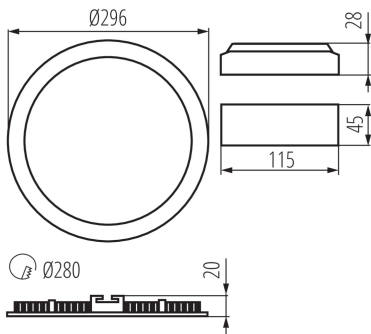

27220 ROUNDA V2LED24W-NW-SN

Downlight fitting