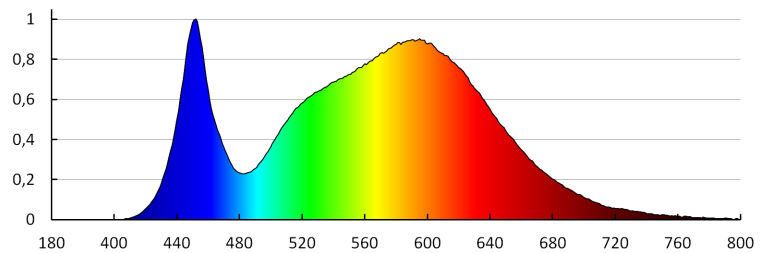

LOGISTIC DATA:

Packaging method: 10

Number of units in the secondary packaging: 1

Number of units in the packaging: 10

Net unit weight [g]: 734

Grammage [g]: 942

Length of a unit pack [cm]: 30.5

Width of a unit pack [cm]: 3

Height of a unit pack [cm]: 34

Weight of a cardboard box [kg]: 9.42

Width of a cardboard box [cm]: 32

Height of a cardboard box [cm]: 36

Length of a cardboard box [cm]: 32.5

Volume of a cardboard box [m³]: 0.03744

KANLUX S.A. (kat 27220) ROUNDA V2LED24W-NW-SN / LDC (Polar)