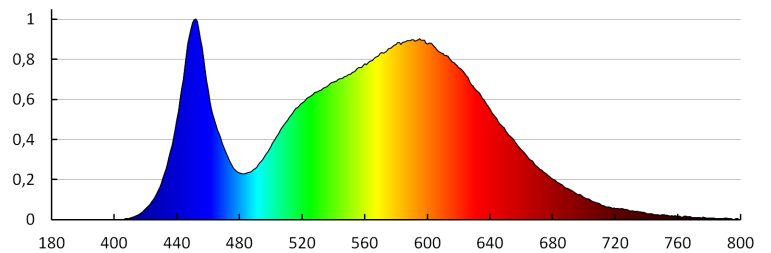

LOGISTIC DATA:

Packaging method: 40

Number of units in the secondary packaging: 1

Number of units in the packaging: 40

Net unit weight [g]: 180

Grammage [g]: 241.75

Length of a unit pack [cm]: 13

Width of a unit pack [cm]: 3

Height of a unit pack [cm]: 19

Weight of a cardboard box [kg]: 9.67

Width of a cardboard box [cm]: 34

Height of a cardboard box [cm]: 28.5

Length of a cardboard box [cm]: 40

Volume of a cardboard box [m³]: 0.03876