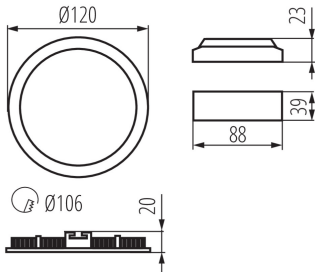

27221 ROUNDA V2LED6W-NW-SN

Downlight fitting