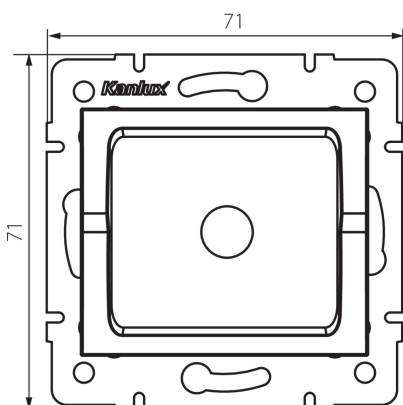

27340 LOGI 02-1600-002 bi

End cap

5905339273406

GENERAL DATA:

Colour: white
Width [mm]: 71
Height [mm]: 71

TECHNICAL DATA:

Plastic: ABS
IP class: 20

LOGISTIC DATA:

Packaging method: 10
Number of units in the secondary packaging: 10
Number of units in the packaging: 120
Net unit weight [g]: 48
Grammage [g]: 59.17
Length of a unit pack [cm]: 12
Width of a unit pack [cm]: 4
Height of a unit pack [cm]: 15
Weight of a cardboard box [kg]: 7.1004
Width of a cardboard box [cm]: 23
Height of a cardboard box [cm]: 32
Length of a cardboard box [cm]: 44
Volume of a cardboard box [m³]: 0.032384