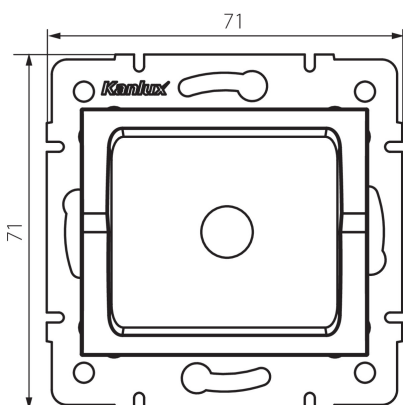

27341 LOGI 02-1600-003 kr

End cap

5905339273413

GENERAL DATA:

Colour: Ecu
Width [mm]: 71
Height [mm]: 71

TECHNICAL DATA:

Plastic: ABS
IP class: 20

LOGISTIC DATA:

Packaging method: 10
Number of units in the secondary packaging: 10
Number of units in the packaging: 120
Net unit weight [g]: 48
Grammage [g]: 59.17
Length of a unit pack [cm]: 12
Width of a unit pack [cm]: 4
Height of a unit pack [cm]: 15
Weight of a cardboard box [kg]: 7.1004
Width of a cardboard box [cm]: 23
Height of a cardboard box [cm]: 32
Length of a cardboard box [cm]: 44
Volume of a cardboard box [m³]: 0.032384