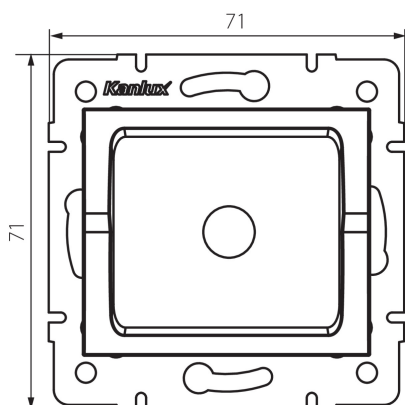

27343 LOGI 02-1600-043 sr

End cap

5905339273437

GENERAL DATA:

Colour: silver

Width [mm]: 71

Height [mm]: 71

TECHNICAL DATA:

Plastic: ABS

IP class: 20

LOGISTIC DATA:

Packaging method: 10

Number of units in the secondary packaging: 10

Number of units in the packaging: 120

Net unit weight [g]: 48

Grammage [g]: 59.17

Length of a unit pack [cm]: 12

Width of a unit pack [cm]: 4

Height of a unit pack [cm]: 15

Weight of a cardboard box [kg]: 7.1004

Width of a cardboard box [cm]: 23

Height of a cardboard box [cm]: 32

Length of a cardboard box [cm]: 44