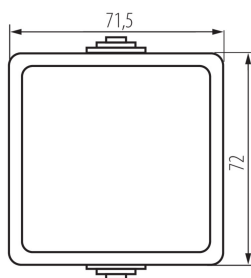

27351 TEKNO 05-1000-141 cz

1 gang 1 way switch

5905339273512

GENERAL DATA:

Colour: black
Place of assembly: wall mounted
Highlighting: Not applicable
Length [mm]: 72
Height [mm]: 72

TECHNICAL DATA:

Rated voltage [V]: 250 AC
Material of contacts: CuZn70
Terminal type: Screw terminal
Plastic: ABS
Number of levers: 1
Rated current [AX]: 10
IP class: 54

LOGISTIC DATA:

Packaging method: 10
Number of units in the secondary packaging: 10
Number of units in the packaging: 100
Net unit weight [g]: 82
Grammage [g]: 101.3
Length of a unit pack [cm]: 7
Width of a unit pack [cm]: 5.5
Height of a unit pack [cm]: 8.5
Weight of a cardboard box [kg]: 10.13
Width of a cardboard box [cm]: 31
Height of a cardboard box [cm]: 33.5
Length of a cardboard box [cm]: 50
Volume of a cardboard box [m³]: 0.051925