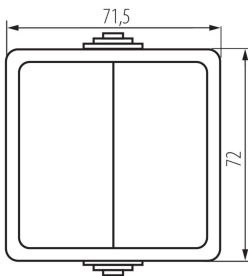

27352 TEKNO 05-1010-141 cz

2 gang 1 way switch

5905339273529

GENERAL DATA:

Colour: black
Place of assembly: wall mounted
Highlighting: Not applicable
Length [mm]: 72
Height [mm]: 72

TECHNICAL DATA:

Rated voltage [V]: 250 AC
Material of contacts: CuZn70
Terminal type: Screw terminal
Plastic: ABS
Number of levers: 2
Rated current [AX]: 10
IP class: 54

LOGISTIC DATA:

Packaging method: 10
Number of units in the secondary packaging: 10
Number of units in the packaging: 100
Net unit weight [g]: 88
Grammage [g]: 105.5
Length of a unit pack [cm]: 7
Width of a unit pack [cm]: 5.5
Height of a unit pack [cm]: 8.5
Weight of a cardboard box [kg]: 10.55
Width of a cardboard box [cm]: 31
Height of a cardboard box [cm]: 33.5
Length of a cardboard box [cm]: 50
Volume of a cardboard box [m³]: 0.051925