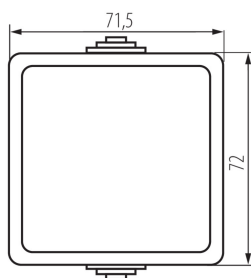

27354 TEKNO 05-1050-141 cz

Staircase switch

5905339273543

GENERAL DATA:

Colour: black
Place of assembly: wall mounted
Highlighting: Not applicable
Length [mm]: 72
Height [mm]: 72

TECHNICAL DATA:

Rated voltage [V]: 250 AC
Material of contacts: CuZn70
Terminal type: Screw terminal
Plastic: ABS
Rated current [AX]: 10
IP class: 54

LOGISTIC DATA:

Packaging method: 10
Number of units in the secondary packaging: 10
Number of units in the packaging: 100
Net unit weight [g]: 84
Grammage [g]: 102.9
Length of a unit pack [cm]: 7
Width of a unit pack [cm]: 5.5
Height of a unit pack [cm]: 8.5
Weight of a cardboard box [kg]: 10.29
Width of a cardboard box [cm]: 31
Height of a cardboard box [cm]: 33.5
Length of a cardboard box [cm]: 50
Volume of a cardboard box [m³]: 0.051925