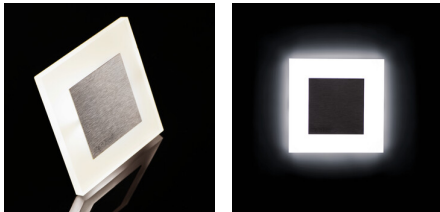

27378 APUS LED W-NW

Staircase LED light fitting

5905339273789

APUS LED AC

Kanlux APUS means modern design combined with an attractive effect of lighting. It is a perfect idea to highlight stairs and corridors or to emphasize decor of rooms. The unique structure of the holders ensures even emission of light. The AC version is equipped with 230V power supply unit which fits into a box and the PIR version is equipped with a motion sensor. The sensor detects movement / turns lights on regardless of the ambient light intensity.

GENERAL DATA:

To be built into the wall : yes

Colour: white

Place of assembly: Recessed mount in the wall

Place of application: Indoors

Minimum distance from the illuminated object : 0,1m

Compatible with a dimmer : no

Maximum power [W]: 0,8

Class of protection against electric shock : III

Diode type: LED SMD

Luminous flux [lm]: 14

Colour temperature: white

Correlated colour temperature [K]: 4000

Colour consistency in McAdam ellipses : ≤6

Colour rendering index: 80

Service life [h]: 50000

Number of on/off cycles: ≥20000

Luminous efficiency of the lamp [lm/W]: 18

Ambient temperature range to which the product can be exposed: 5÷25

Enclosure material: polished stainless steel, plastic