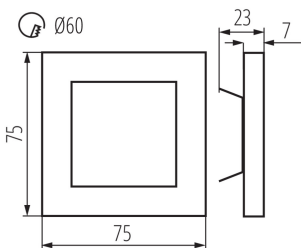

Kanlux APUS means modern design combined with an attractive effect of lighting. It is a perfect idea to highlight stairs and corridors or to emphasize decor of rooms. The unique structure of the holders ensures even emission of light. The AC version is equipped with 230V power supply unit which fits into a box and the PIR version is equipped with a motion sensor. The sensor detects movement / turns lights on regardless of the ambient light intensity.

GENERAL DATA:

To be built into the wall : yes

Colour: white

Place of assembly: Recessed mount in the wall

Place of application: Indoors

Minimum distance from the illuminated object : 0,1m

Compatible with a dimmer : no

Length [mm]: 75

Width [mm]: 23

Height [mm]: 75

Required diameter of the assembly box [Ømm]: 60

Assembly-hole dimensions [mm]: 60

Integrated LED light source : yes

TECHNICAL DATA:

Rated voltage [V]: 12 DC

Maximum power [W]: 0,8

Class of protection against electric shock : III

Diode type: LED SMD

Luminous flux [lm]: 14

Colour temperature: white

Correlated colour temperature [K]: 4000

Colour consistency in McAdam ellipses : ≤6

Colour rendering index: 80

Service life [h]: 50000

Number of on/off cycles: ≥20000

Luminous efficiency of the lamp [lm/W]: 18

Ambient temperature range to which the product can be exposed: 5÷25

Enclosure material: polished stainless steel, plastic

Connection type: Free cable ends

Wire length [m]: 0.18

Lamp-heating time [s]: ≤1

Lamp-ignition time [s]: ≤0,5

IP class: 20