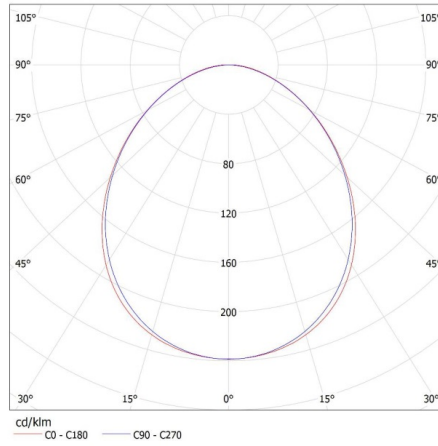

KANLUX S.A. (kat 27410) ALIN 4LED 1X60-W + GLASSv4 / LDC (Polar)

Luminaire: KANLUX S.A. (kat 27410) ALIN 4LED 1X60-W + GLASSv4
Lamps: 1 x T8 LED GLASSv4 9W-NW