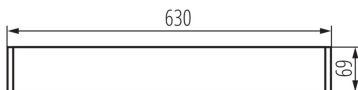

27410 ALIN 4LED 1X60-W

T8 LED tube linear fittings

5905339274106

GENERAL DATA:

Colour: white

Place of assembly: for suspension on the ceiling

Place of application: Indoors

Minimum distance from the illuminated object: 0,5m

Fixture lighting direction: down

Power supply of T8 LED fluorescent lamps: Unilateral

Length [mm]: 630

Width [mm]: 60

Height [mm]: 69

TECHNICAL DATA:

Rated voltage [V]: 220-240 AC

Rated frequency [Hz]: 50