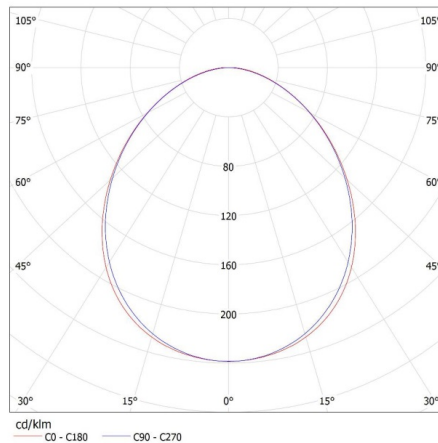

KANLUX S.A. (kat 27410) ALIN 4LED 1X60-W + GLASSv3 / LDC (Polar)

Luminaire: KANLUX S.A. (kat 27410) ALIN 4LED 1X60-W + GLASSv3
Lamps: 1 x T8 LED GLASSv3 9W-NW