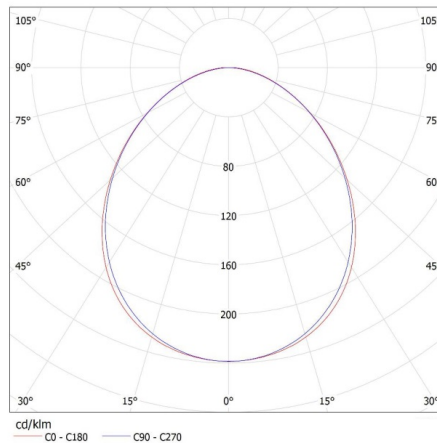

KANLUX S.A. (kat 27411) ALIN 4LED 1X60-B + GLASSv3 / LDC (Polar)

KANLUX S.A. (kat 27411) ALIN 4LED 1X60-B + GLASSv2 / LDC (Polar)