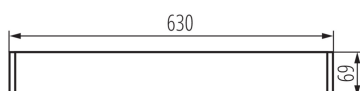

27411 ALIN 4LED 1X60-B

T8 LED tube linear fittings

5905339274113

GENERAL DATA:

Colour: black

Place of assembly: for suspension on the ceiling

Place of application: Indoors

Minimum distance from the illuminated object: 0,5m

Fixture lighting direction: down

Power supply of T8 LED fluorescent lamps: Unilateral

Length [mm]: 630

Width [mm]: 60

Height [mm]: 69

TECHNICAL DATA:

Rated voltage [V]: 220-240 AC

Rated frequency [Hz]: 50