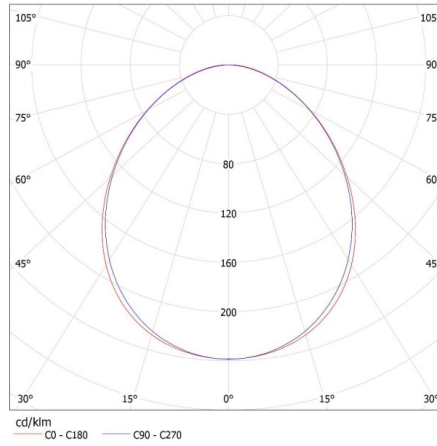

KANLUX S.A. (kat 27411) ALIN 4LED 1X60-B + GLASSv4 / LDC (Polar)