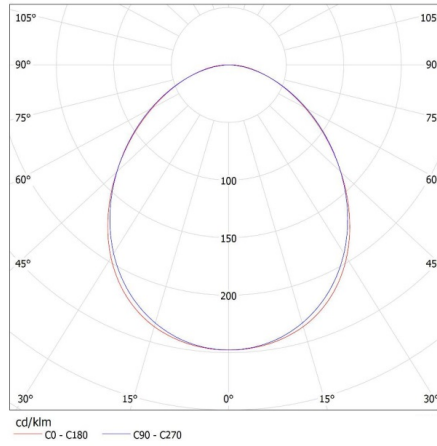

27411 ALIN 4LED 1X60-B

T8 LED tube linear fittings