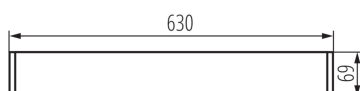

### GENERAL DATA:

**Colour:** silver

**Place of assembly:** for suspension on the ceiling

**Place of application:** Indoors

**Minimum distance from the illuminated object:** 0,5m

**Fixture lighting direction:** down