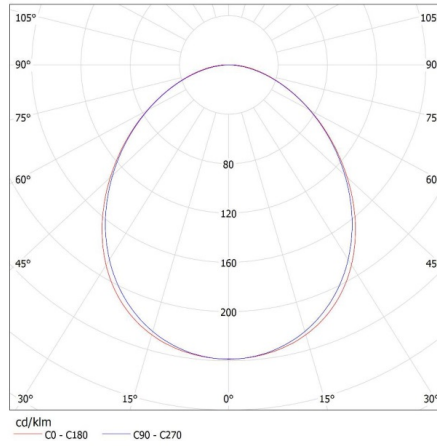

KANLUX S.A. (kat 27412) ALIN 4LED 1X60-SR + GLASSv4 / LDC (Polar)

Luminaire: KANLUX S.A. (kat 27412) ALIN 4LED 1X60-SR + GLASSv4
Lamps: 1 x T8 LED GLASSv4 9W-NW