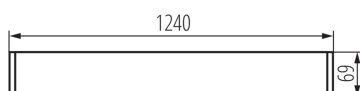

27413 ALIN 4LED 1X120-W

T8 LED tube linear fittings

5905339274137

GENERAL DATA:

Colour: white

Place of assembly: for suspension on the ceiling

Place of application: Indoors

Minimum distance from the illuminated object: 0,5m

Fixture lighting direction: down

Power supply of T8 LED fluorescent lamps: Unilateral

Length [mm]: 1240

Width [mm]: 60

Height [mm]: 69

TECHNICAL DATA:

Rated voltage [V]: 220-240 AC

Rated frequency [Hz]: 50