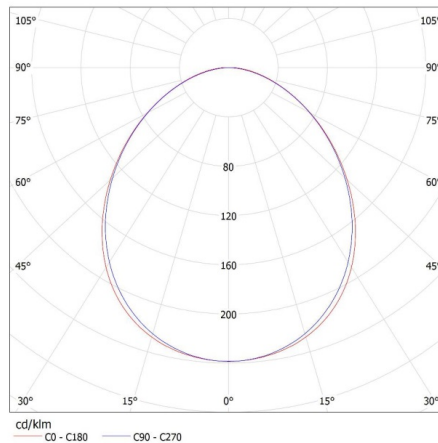

KANLUX S.A. (kat 27413) ALIN 4LED 1X120-W + GLASSv3 / LDC (Polar)