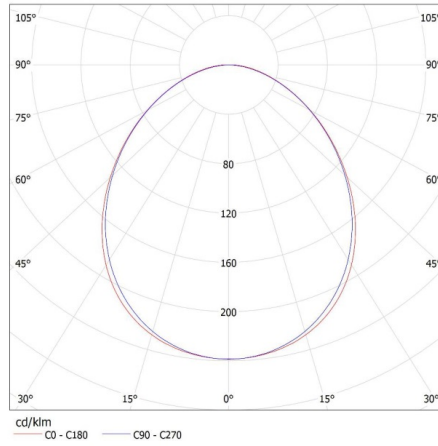

KANLUX S.A. (kat 27413) ALIN 4LED 1X120-W + GLASSv4 / LDC (Polar)