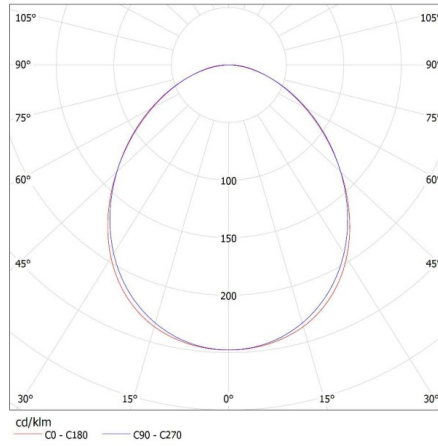

27413 ALIN 4LED 1X120-W

T8 LED tube linear fittings

KANLUX S.A. (kat 27413) ALIN 4LED 1X120-W + GLASSv2 / LDC (Polar)