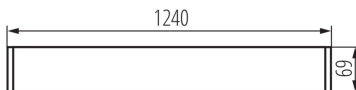

27414 ALIN 4LED 1X120-B

T8 LED tube linear fittings

5905339274144

GENERAL DATA:

Colour: black

Place of assembly: for suspension on the ceiling

Place of application: Indoors

Minimum distance from the illuminated object: 0,5m

Fixture lighting direction: down

Power supply of T8 LED fluorescent lamps: Unilateral

Length [mm]: 1240

Width [mm]: 60

Height [mm]: 69

TECHNICAL DATA:

Rated voltage [V]: 220-240 AC

Rated frequency [Hz]: 50