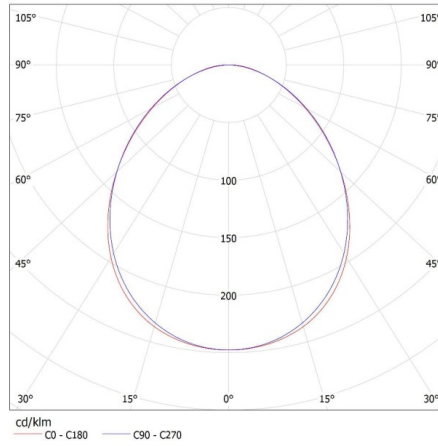

27414 ALIN 4LED 1X120-B

T8 LED tube linear fittings

KANLUX S.A. (kat 27414) ALIN 4LED 1X120-B + GLASSv2 / LDC (Polar)