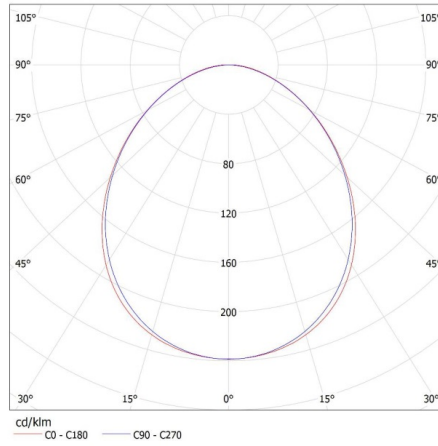

KANLUX S.A. (kat 27414) ALIN 4LED 1X120-B + GLASSv4 / LDC (Polar)