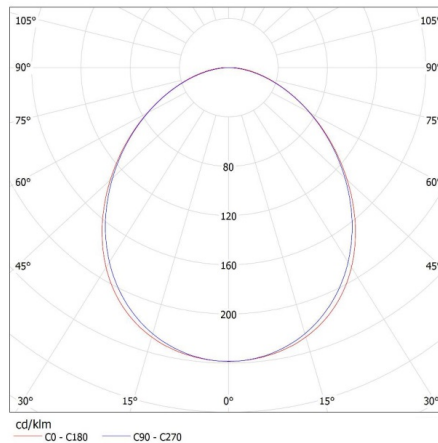

KANLUX S.A. (kat 27414) ALIN 4LED 1X120-B + GLASSv3 / LDC (Polar)