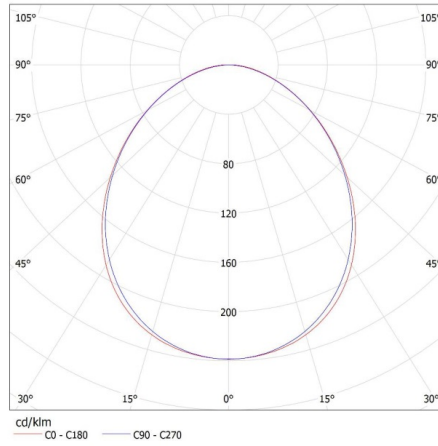

KANLUX S.A. (kat 27415) ALIN 4LED 1X120-SR + GLASSv4 / LDC (Polar)