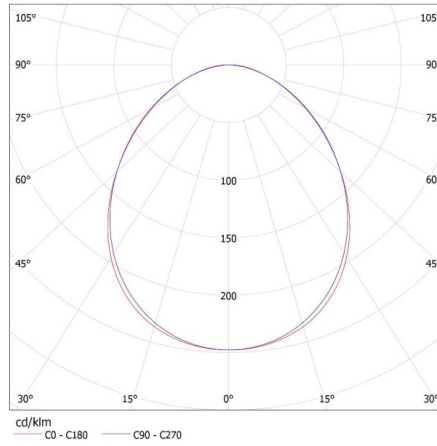

27415 ALIN 4LED 1X120-SR

T8 LED tube linear fittings

KANLUX S.A. (kat 27415) ALIN 4LED 1X120-SR + GLASSv2 / LDC (Polar)

Luminaire: KANLUX S.A. (kat 27415) ALIN 4LED 1X120-SR + GLASSv2
Lamps: 1 x T8 LED GLASSv2 18W-WW