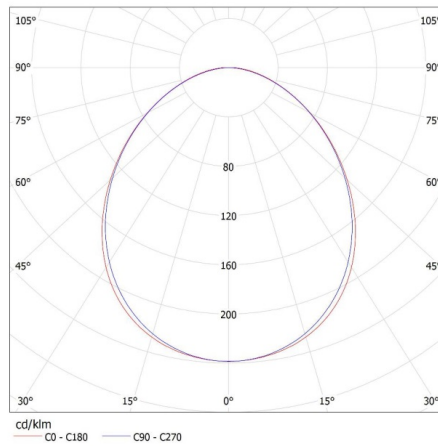

KANLUX S.A. (kat 27415) ALIN 4LED 1X120-SR + GLASSv3 / LDC (Polar)