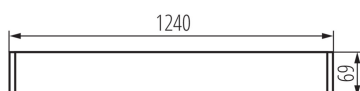

27415 ALIN 4LED 1X120-SR

T8 LED tube linear fittings

5905339274151

GENERAL DATA:

Colour: silver

Place of assembly: for suspension on the ceiling

Place of application: Indoors

Minimum distance from the illuminated object: 0,5m

Fixture lighting direction: down

Power supply of T8 LED fluorescent lamps: Unilateral

Length [mm]: 1240

Width [mm]: 60

Height [mm]: 69

TECHNICAL DATA:

Rated voltage [V]: 220-240 AC

Rated frequency [Hz]: 50

Maximum power [W]: max 36

Class of protection against electric shock: I

Lampshade material: plastic

Light source: T8 LED

Light source included: no

Cap: G13

Ambient temperature range to which the product can be exposed: 5÷25

Shade type: matt

Enclosure material: aluminum alloy

Connection type: Self-clamping block

Range of sections of wires used [mm²]: 1,5÷2,5

IP class: 20

LOGISTIC DATA:

Packaging method: 1

Number of units in the secondary packaging: 1

Number of units in the packaging: 1

Net unit weight [g]: 1800

Grammage [g]: 2134

Length of a unit pack [cm]: 136

Width of a unit pack [cm]: 11

Height of a unit pack [cm]: 7

Weight of a cardboard box [kg]: 2.134

Width of a cardboard box [cm]: 11

Height of a cardboard box [cm]: 7

Length of a cardboard box [cm]: 136

Volume of a cardboard box [m³]: 0.010472