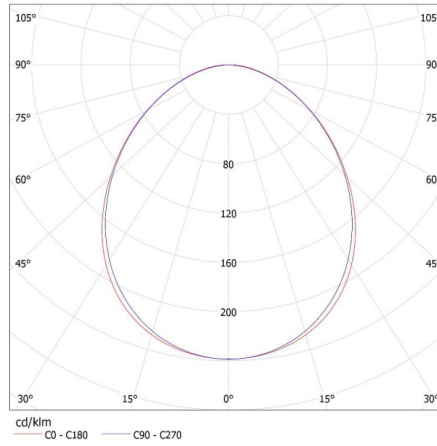

KANLUX S.A. (kat 27417) ALIN 4LED 1X60-B-NT + GLASSv4 / LDC (Polar)