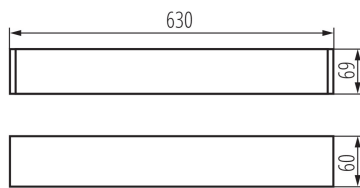

### GENERAL DATA:

**Colour:** black

**Place of assembly:** ceiling mounted

**Place of application:** Indoors

**Minimum distance from the illuminated object:** 0,5m

**Fixture lighting direction:** down

**Power supply of T8 LED fluorescent lamps:** Unilateral

**Length [mm]:** 630

**Width [mm]:** 60

**Height [mm]:** 69

**Range of sections of wires used [mm<sup>2</sup>]:** 1,5÷2,5

**IP class:** 20