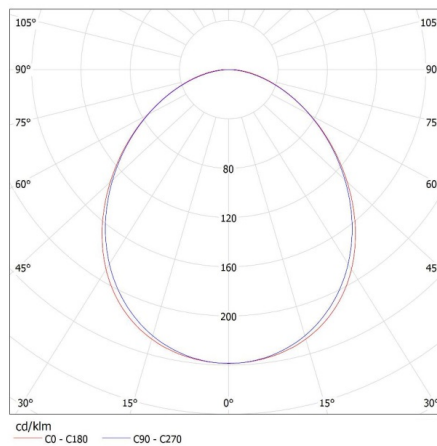

KANLUX S.A. (kat 27419) ALIN 4LED 1X120-W-NT + GLASSv3 / LDC (Polar)