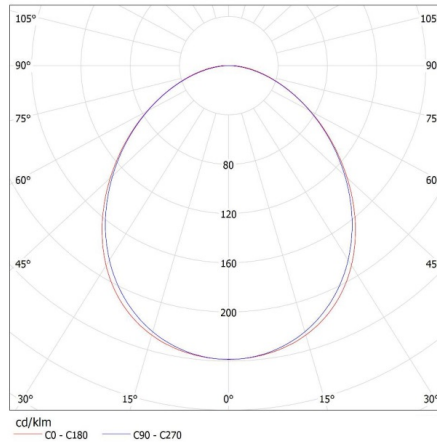

27419 ALIN 4LED 1X120-W-NT

T8 LED tube linear fittings

Width of a cardboard box [cm]: 11
Height of a cardboard box [cm]: 7
Length of a cardboard box [cm] : 136
Volume of a cardboard box [m³]: 0.010472

KANLUX S.A. (kat 27419) ALIN 4LED 1X120-W-NT + GLASSv4 / LDC (Polar)